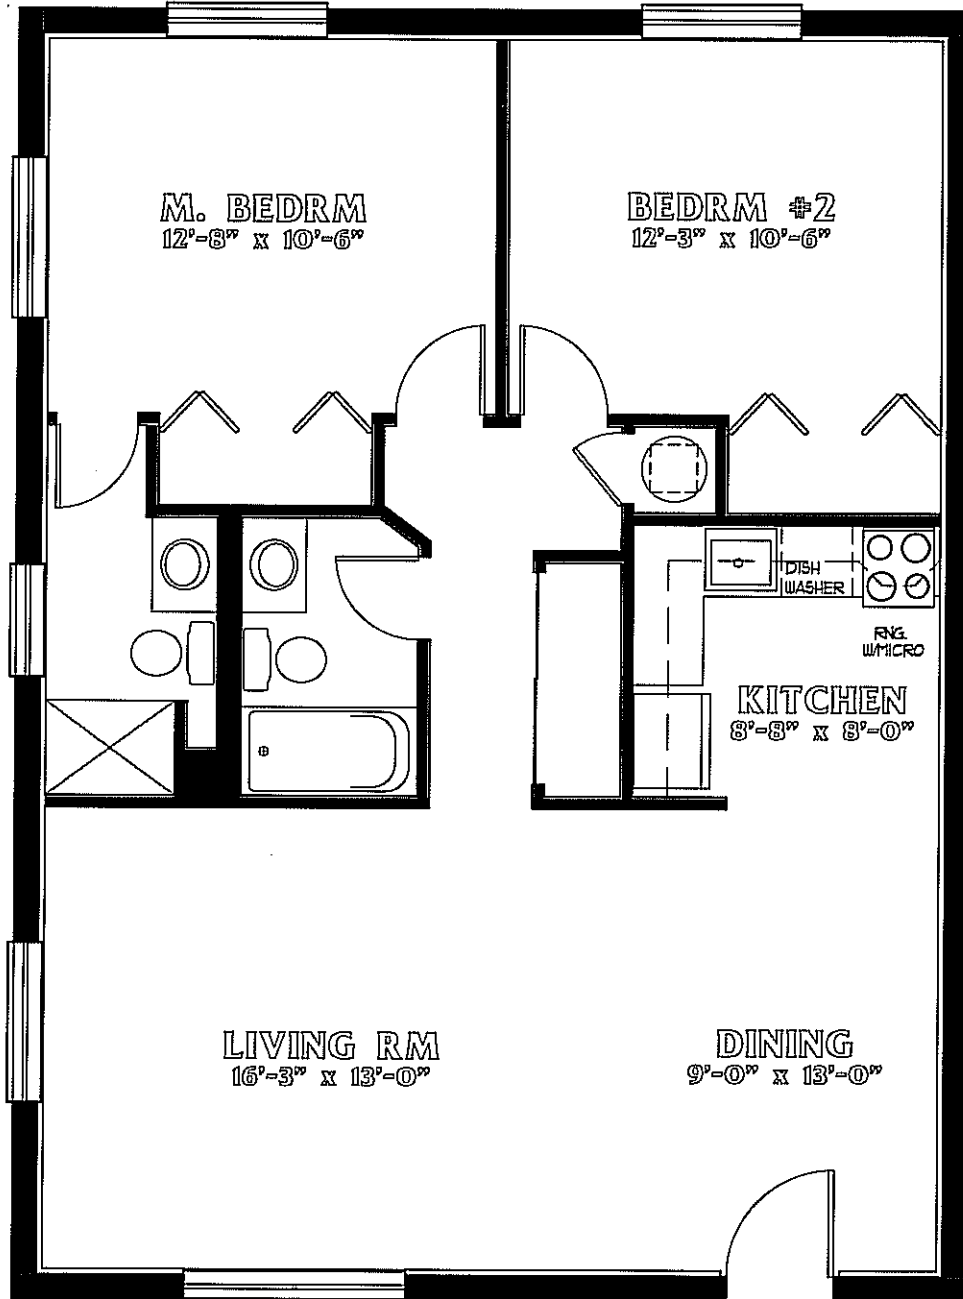

Citadel Apartments of Venice

Live where others vacation

2 BEDROOM / 2 BATH

FLOOR PLAN

SQ. FT. 894

SCALE: 1/4" = 1'-0"

125 Airport Avenue, Venice, FL 34285

Phone (941) +12-4963 • Fax (941) +51-8312 • citadelapartmentsofvenice.com