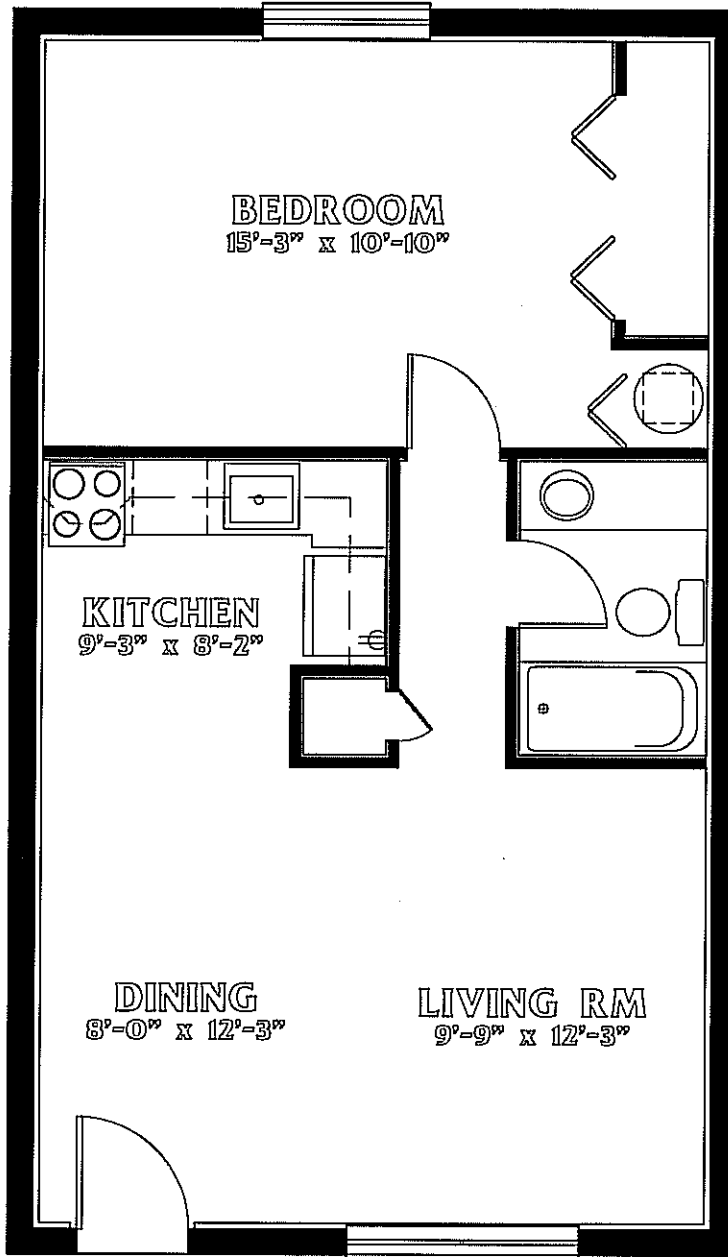

Citadel Apartments of Venice

Live where others vacation

1 BEDROOM / 1 BATH

FLOOR PLAN

SQ. FT. 579

SCALE: 1/4" = 1'-0"